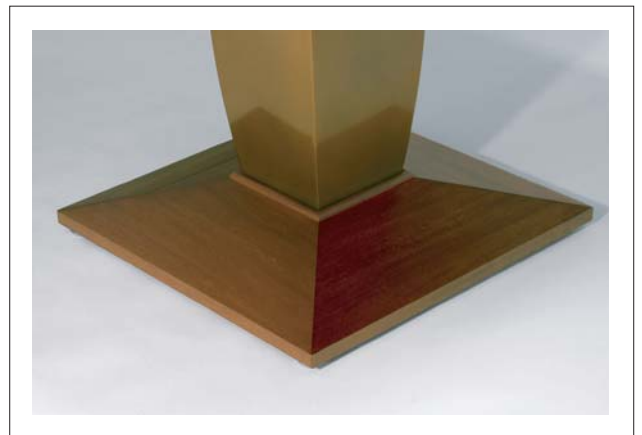

TULIP TABLE

TULIP TABLE  
DOUBLE PEDESTAL

TULIP BUD

PATINAED BRONZE PEDESTAL  
WITH WOOD BASE

# T U L I P C O L L E C T I O N

TULIP TABLE Top size is variable x 29" H

DOUBLE PEDESTAL Top size is variable x 29" H

TULIP BUD 16" SQ x 22" H

## STANDARD FINISHES

A variety of finishes are offered in quartered white oak and mahogany. Bronze is available in three patinas.